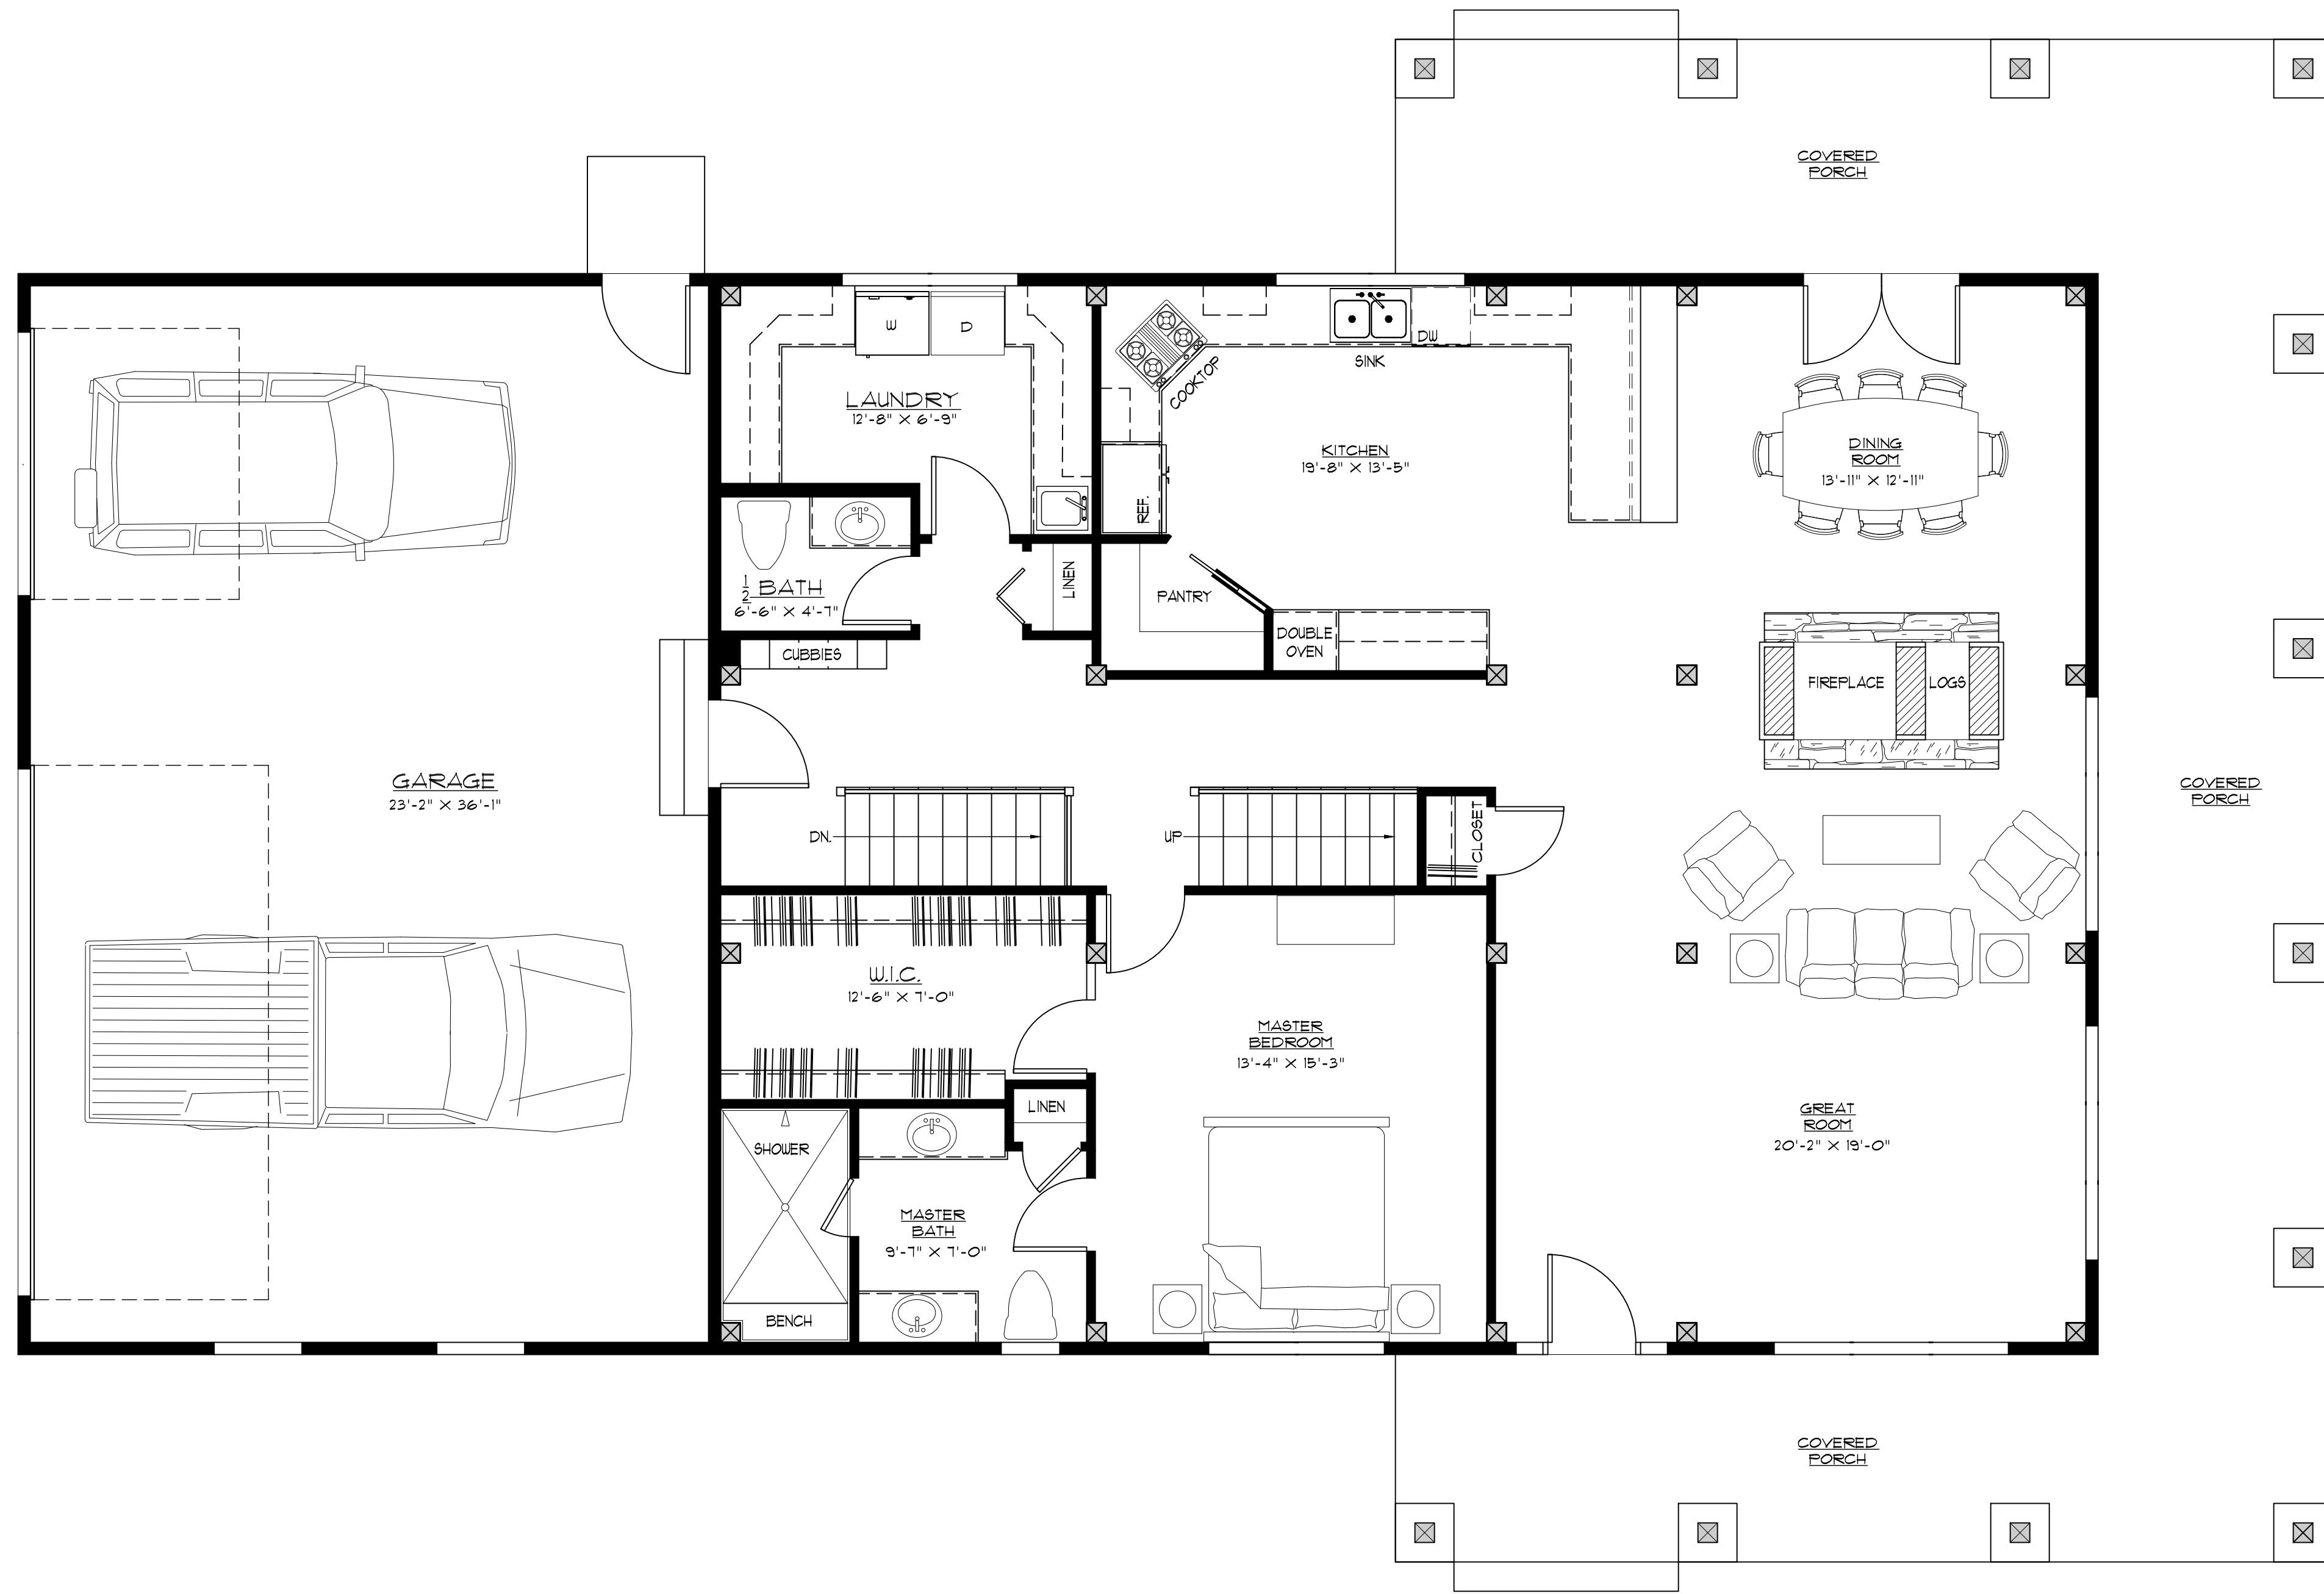

THE
HUNTER RESIDENCE

NOT FOR
CONSTRUCTION

ISSUED FOR:
CONCEPT DRAWINGS 09/01/20

T-1

1ST FLOOR
1/4" = 1'-0"

2ND FLOOR
1/4" = 1'-0"

THE
HUNTER RESIDENCE

NOT FOR
CONSTRUCTION

ISSUED FOR:
CONCEPT DRAWINGS 09/01/20

T-2