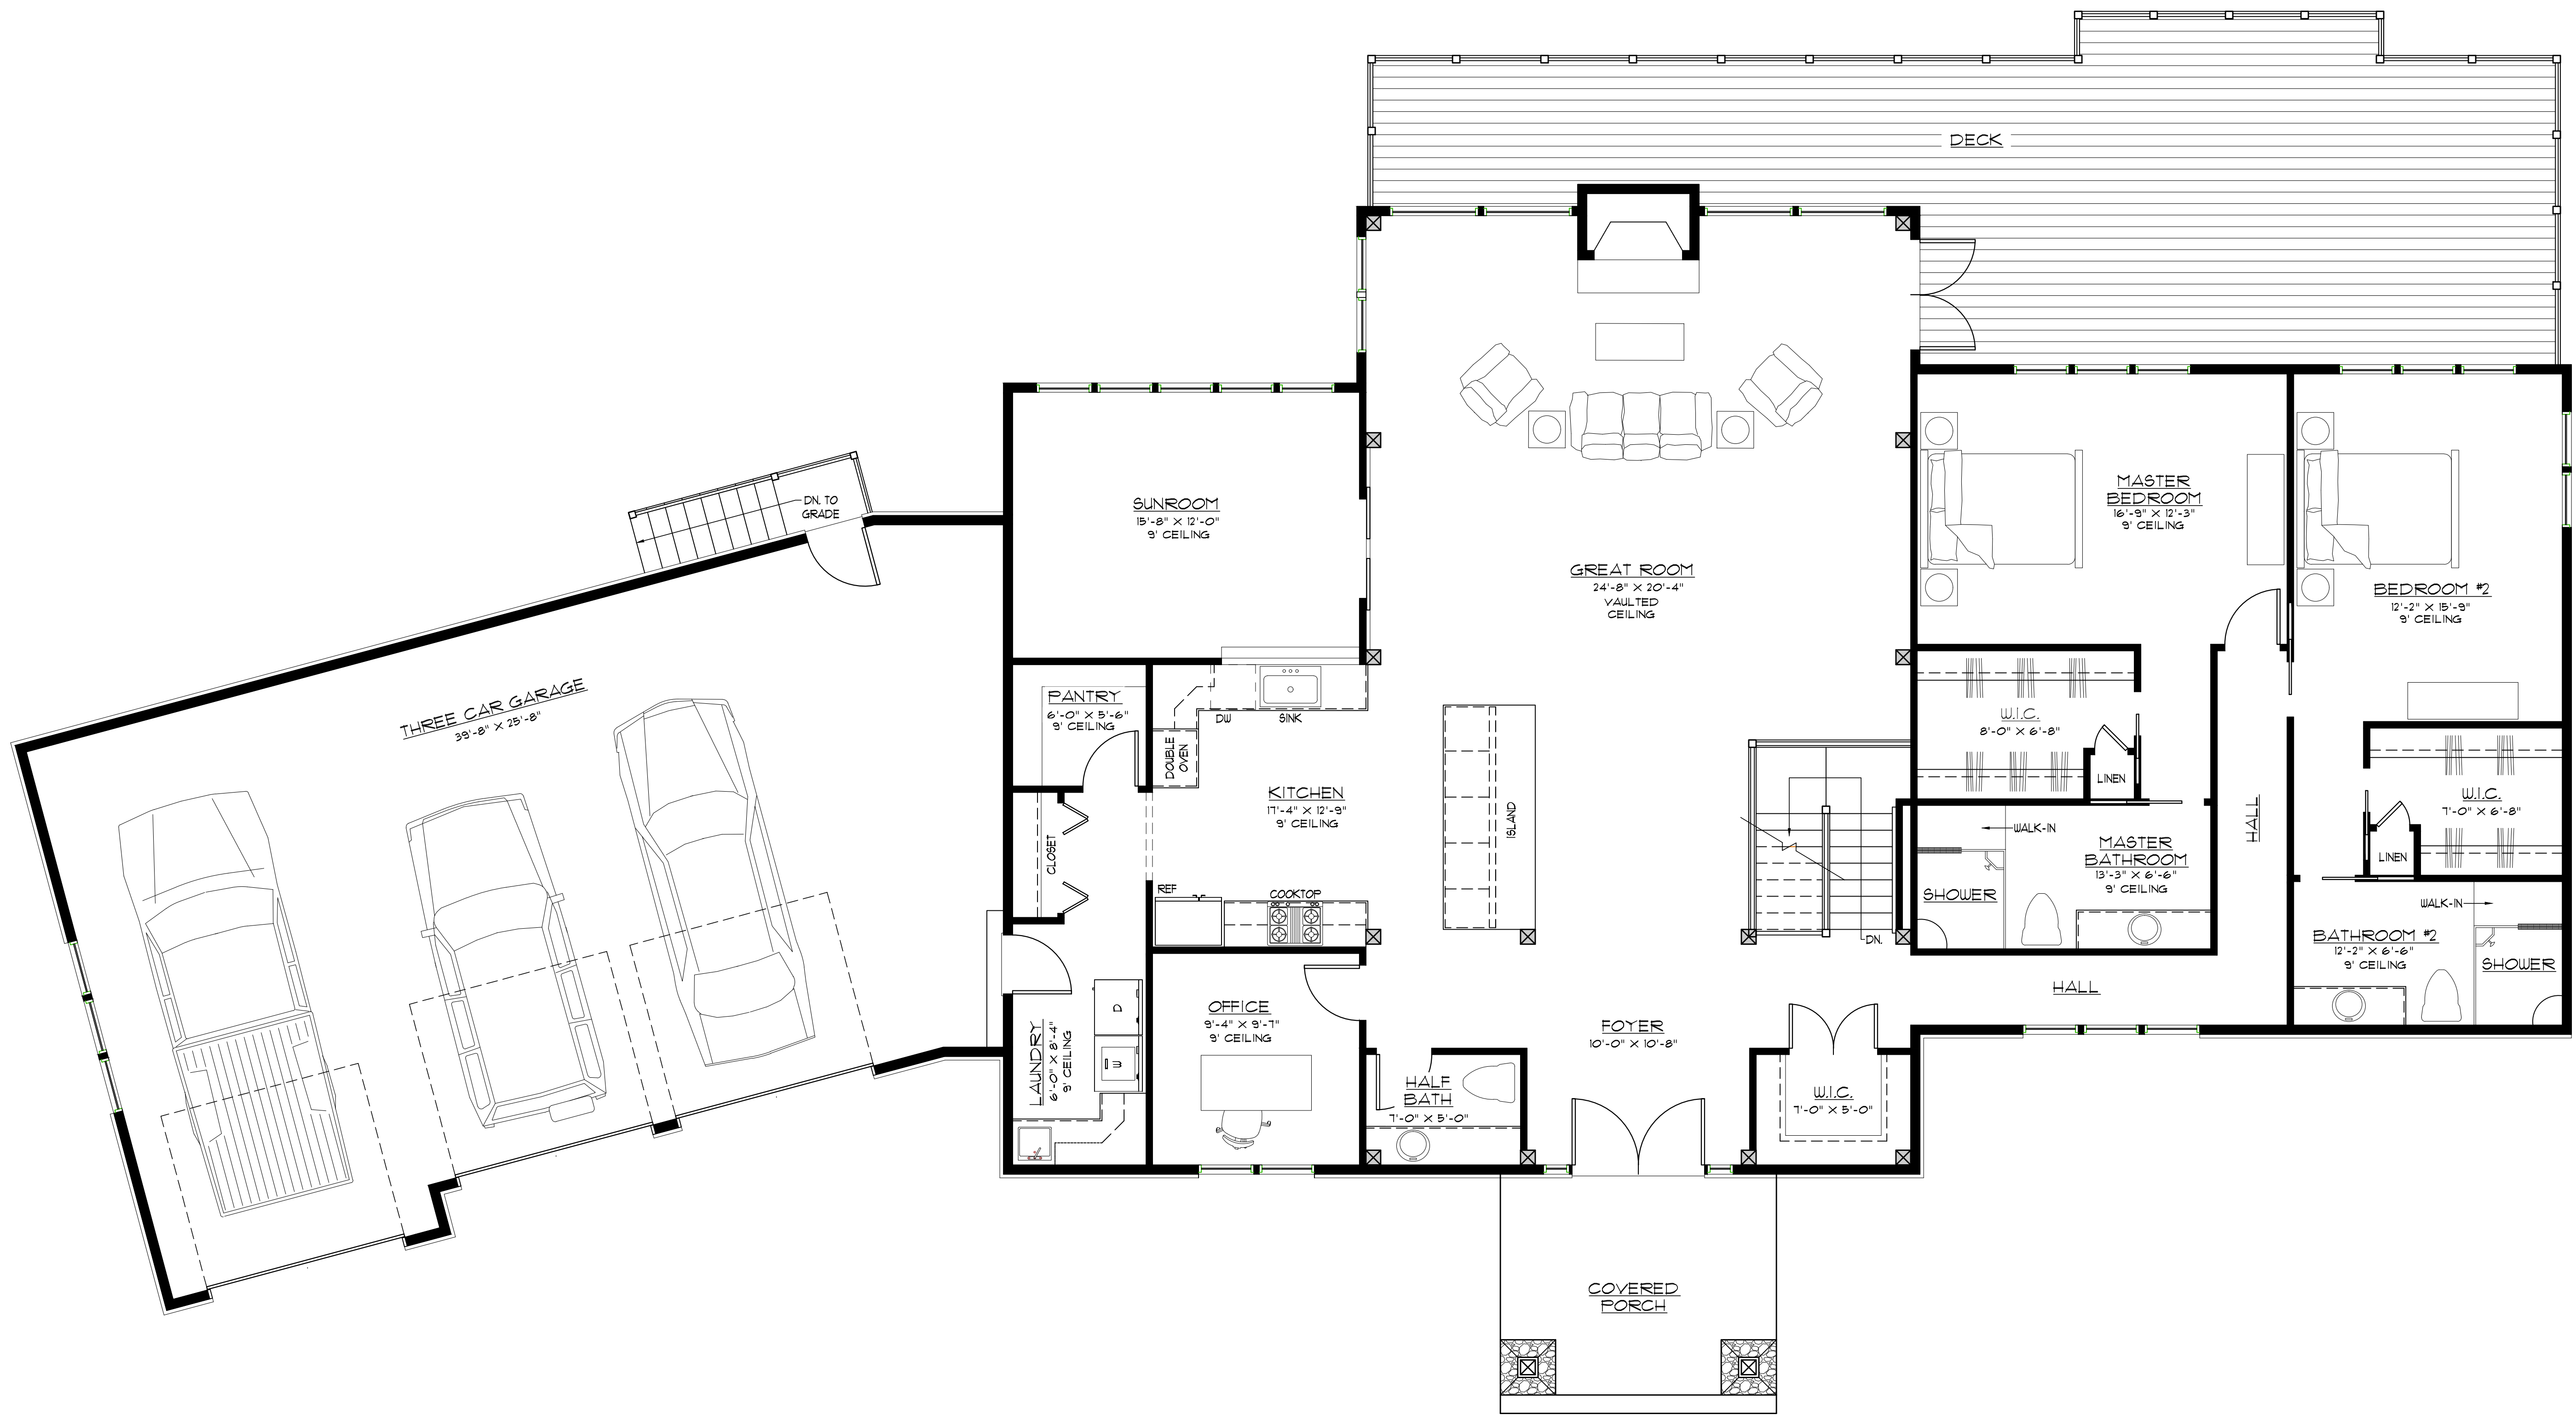

LOWER LEVEL PLAN
1/4" = 1'-0"

THE
HUNTER RESIDENCE

NOT FOR
CONSTRUCTION

ISSUED FOR:
CONCEPT DRAWINGS 11/10/21

T-1

1ST FLOOR PLAN
1/4" = 1'-0"

THE
HUNTER RESIDENCE

NOT FOR
CONSTRUCTION

ISSUED FOR:
CONCEPT DRAWINGS 11/10/21